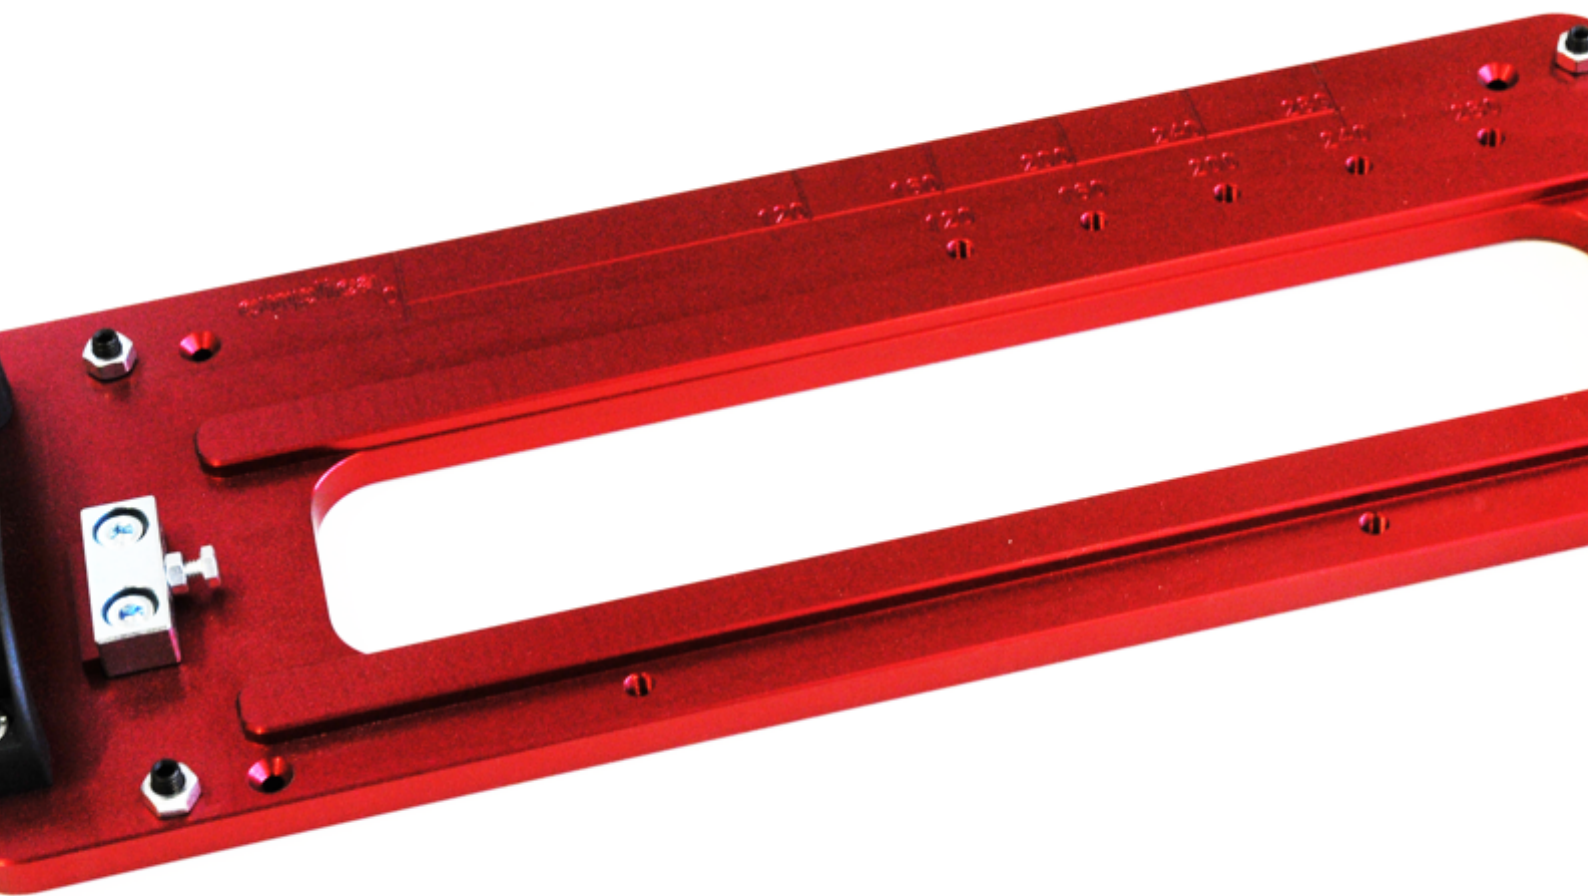

Company office and laboratory:

Emplica AG
Grubenstrasse 29
8045 Zürich
Switzerland

Telephone: +41-76 38 33 5 22
Email: zurich@emplica.com
Web : www.emplica.com

Youtube : www.youtube.com/emplicaswitzerland
Instagram : [@emplica_formwork_repair](https://www.instagram.com/emplica_formwork_repair)
Linkedin : [emplica](https://www.linkedin.com/company/emplica)